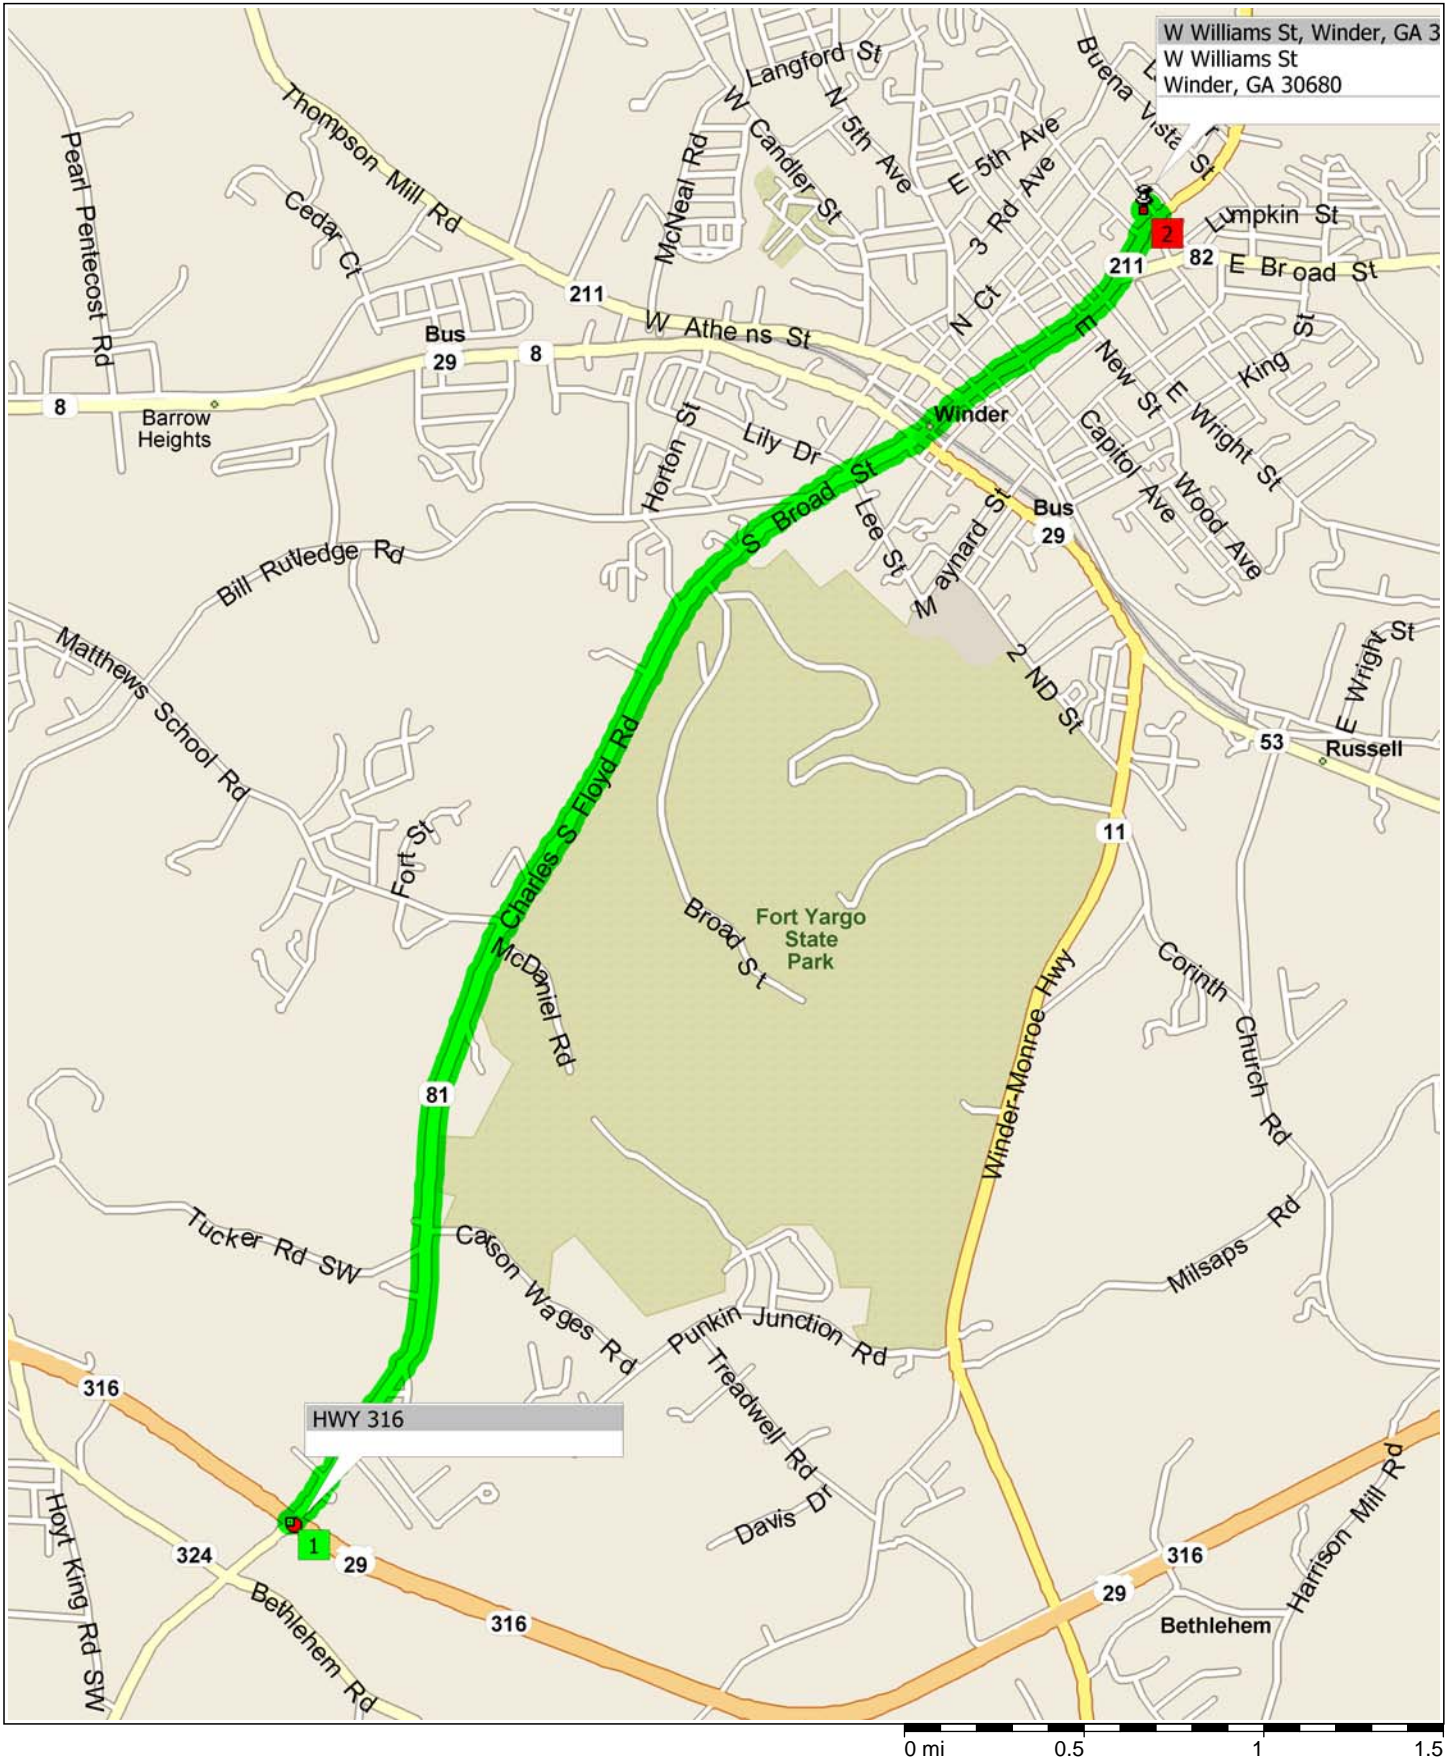

# HWY 316 to W Williams St, Winder, GA 30680

4.8 miles; 7 minutes

9:00 AM 0.0 mi **1** Depart HWY 316 on SR-81 [Charles S Floyd Rd] (North-East) for 2.9 mi  
9:03 AM 2.9 mi Bear RIGHT (North-East) onto SR-81 [S Broad St] for 0.8 mi  
9:04 AM 3.7 mi Road name changes to SR-11 [SR-53] for 1.0 mi  
9:06 AM 4.7 mi Turn LEFT (North-West) onto W Williams St for 76 yds  
9:07 AM 4.7 mi Turn LEFT (West) onto Local road(s) for 32 yds  
9:07 AM 4.8 mi **2** Arrive W Williams St, Winder, GA 30680 [W Williams St, Winder, GA 30680]